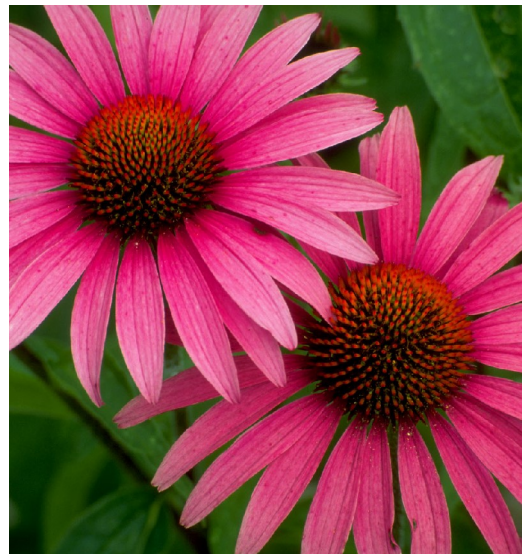

©2023 Hortycopia, Inc.